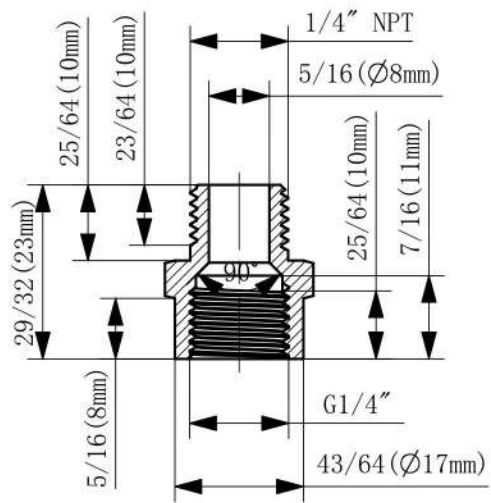

43/64 (SW17mm)

					LDAD FREE BRASS ADAPTER	Cascada Showers		
						Graphing tagging	Weight	Example
Mark	Number	Change file number	Signature	Date	1/4NPT (M) *1/4G (F)			
Set a count						Total	Page	Page
Proofread						Part No: CSSL56161850		
Refine								
Batch								