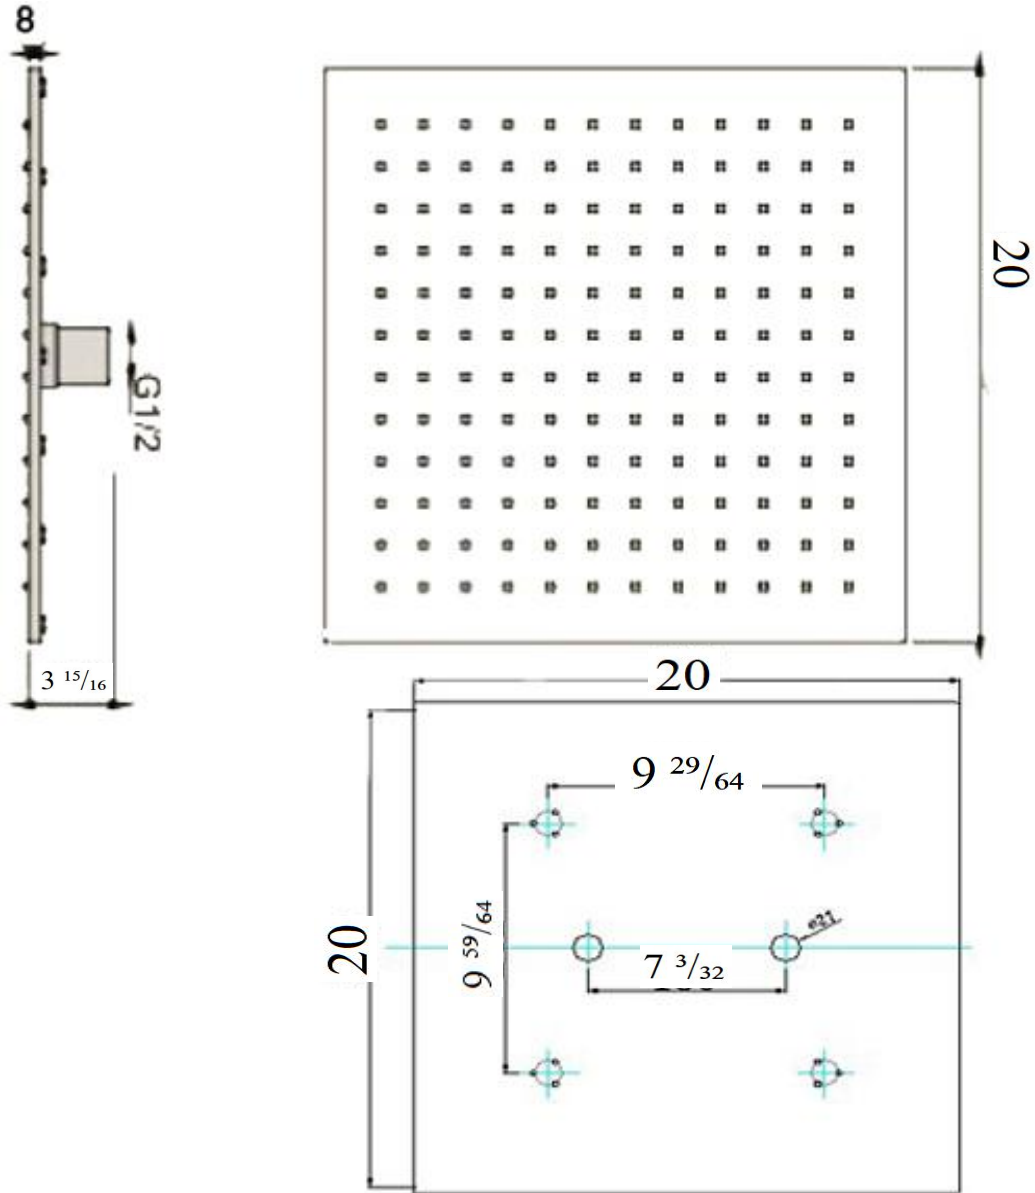

# Installation Manual For 20" Rainfall Shower Head With Shower Arms

1- Shower head size for reference:

Unit: inch

## 2- Before install, please measure the size on ceiling