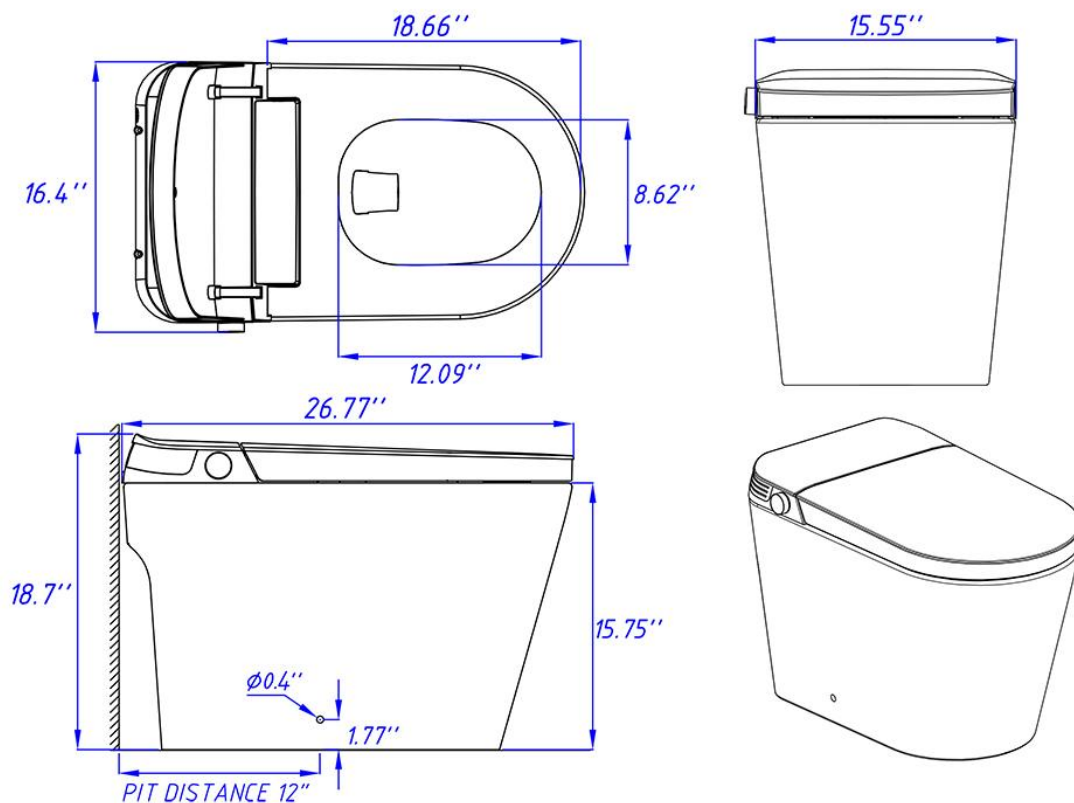

## Product Name

Cascada One-Piece Automatic Smart Bidet Toilet with Integrated Tank

## Product Identification

- Brand Name: Cascada Showers
- Model Name: CSSTK68W
- Product Type: One-Piece Smart Toilet
- Installation Type: Floor Mounted
- Rough-in: 12 in
- Color: White
- Water Connection: 1/2" NPT
- Main Body Material: Glazed Ceramic
- Seat Type: Soft-Close Seat
- Nozzle: Self-cleaning washing nozzle
- Surface Treatment: Ceramic UV-treated surface

## Dimensions & Weight

- Product Size: 27" L × 16" W × 19" H
- Packing Size: 32.28" × 19.29" × 23.43"
- Net Weight: 88.18 lb
- Gross Weight: 99.21 lb

## Product Dimensions