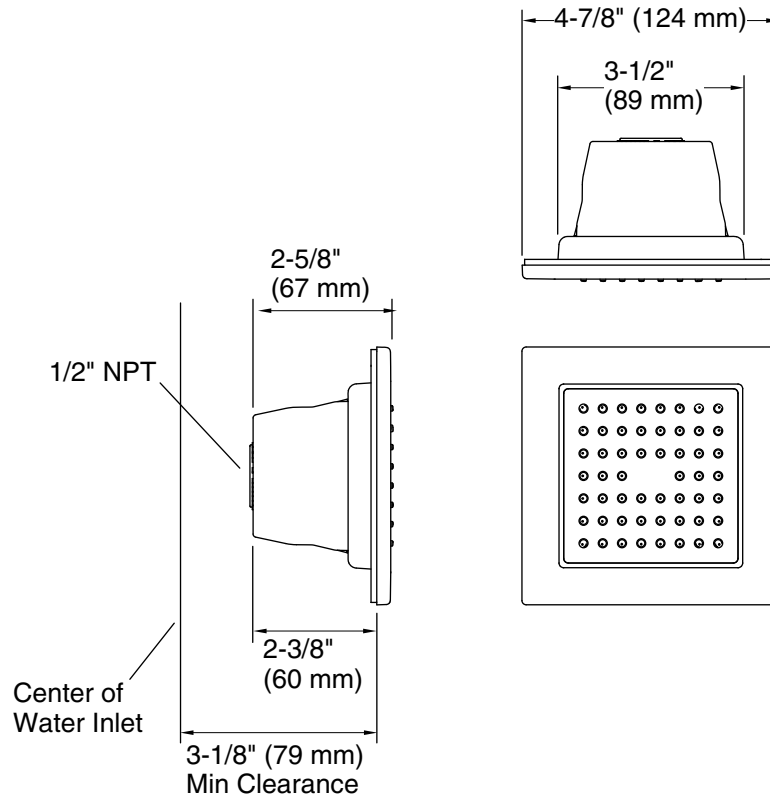

4" Square 34-nozzle single-function body spray, 1.8 gpm

CSW004-164

Features

- Single-function 34-nozzle body spray delivers a soothing spray.
- 1.8 gpm (6.8 lpm) maximum flow rate.
- Fully adjustable sprayface pivots for targeted hydromassage.
- MasterClean™ sprayface features an easy-to-clean surface that withstands mineral buildup.
- Low-profile design complements any decor.
- ½" NPT connection.

Material

- Cascada Showers finishes resist corrosion and tarnishing.
- Premium metal construction for durability and reliability.

Installation

- Ceiling- or Wall-mount.

Codes/Standards

ASME A112.18.1/CSA B125.1

4" Square 34-nozzle single-function body spray, 1.8 gpm

CSW004-164

Technical Information

All product dimensions are nominal.