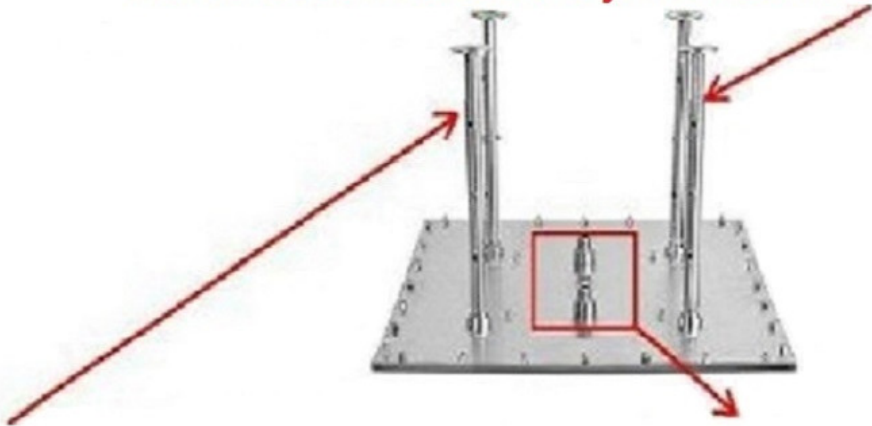

24 Inch

304 stainless steel brushed

600mm

600mm

G1/2"

24"

304 stainless steel brushed

Shower Arms can be adjusted from 15" to 28"

4 Adjustable Arms attached to Ceiling

2 inlets for water pipes

Please note that these are standard steps for 20" Shower Head which is the same as the any square or rectangular shower heads in terms of the steps, the only difference is the dimension of the shower head itself