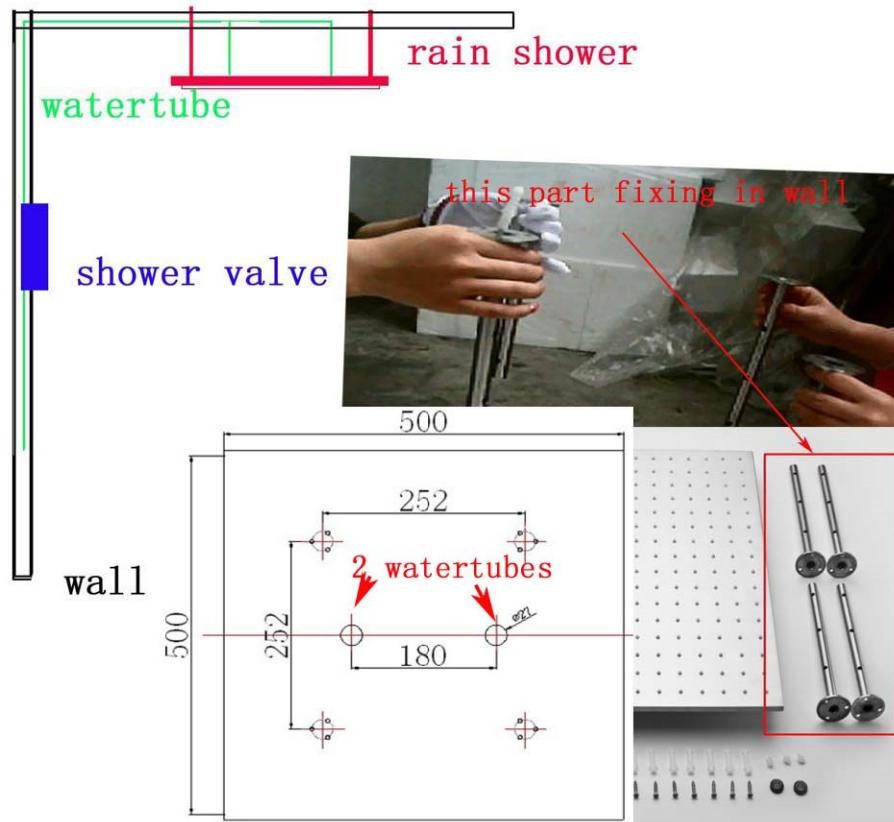

24 Inch

304 stainless steel brushed

600mm

600mm

G1/2"

24"

304 stainless steel brushed

Shower Arms can be adjusted from 15" to 28"

4 Adjustable Arms attached to Ceiling

2 inlets for water pipes

Please note that these are standard steps for 20" Shower Head which is the same as the any square or rectangular shower heads in terms of the steps, the only difference is the dimension of the shower head itself

step 5, drawing 4 position in ceiling wall,
4 parts of fixing bars screw in the ceiling wall

step 6, put shower head in
the fixing parts in wall

CASCADA SHOWERS

Sales: 1-800-766-7428

Technical Support: 1-718-532-4488