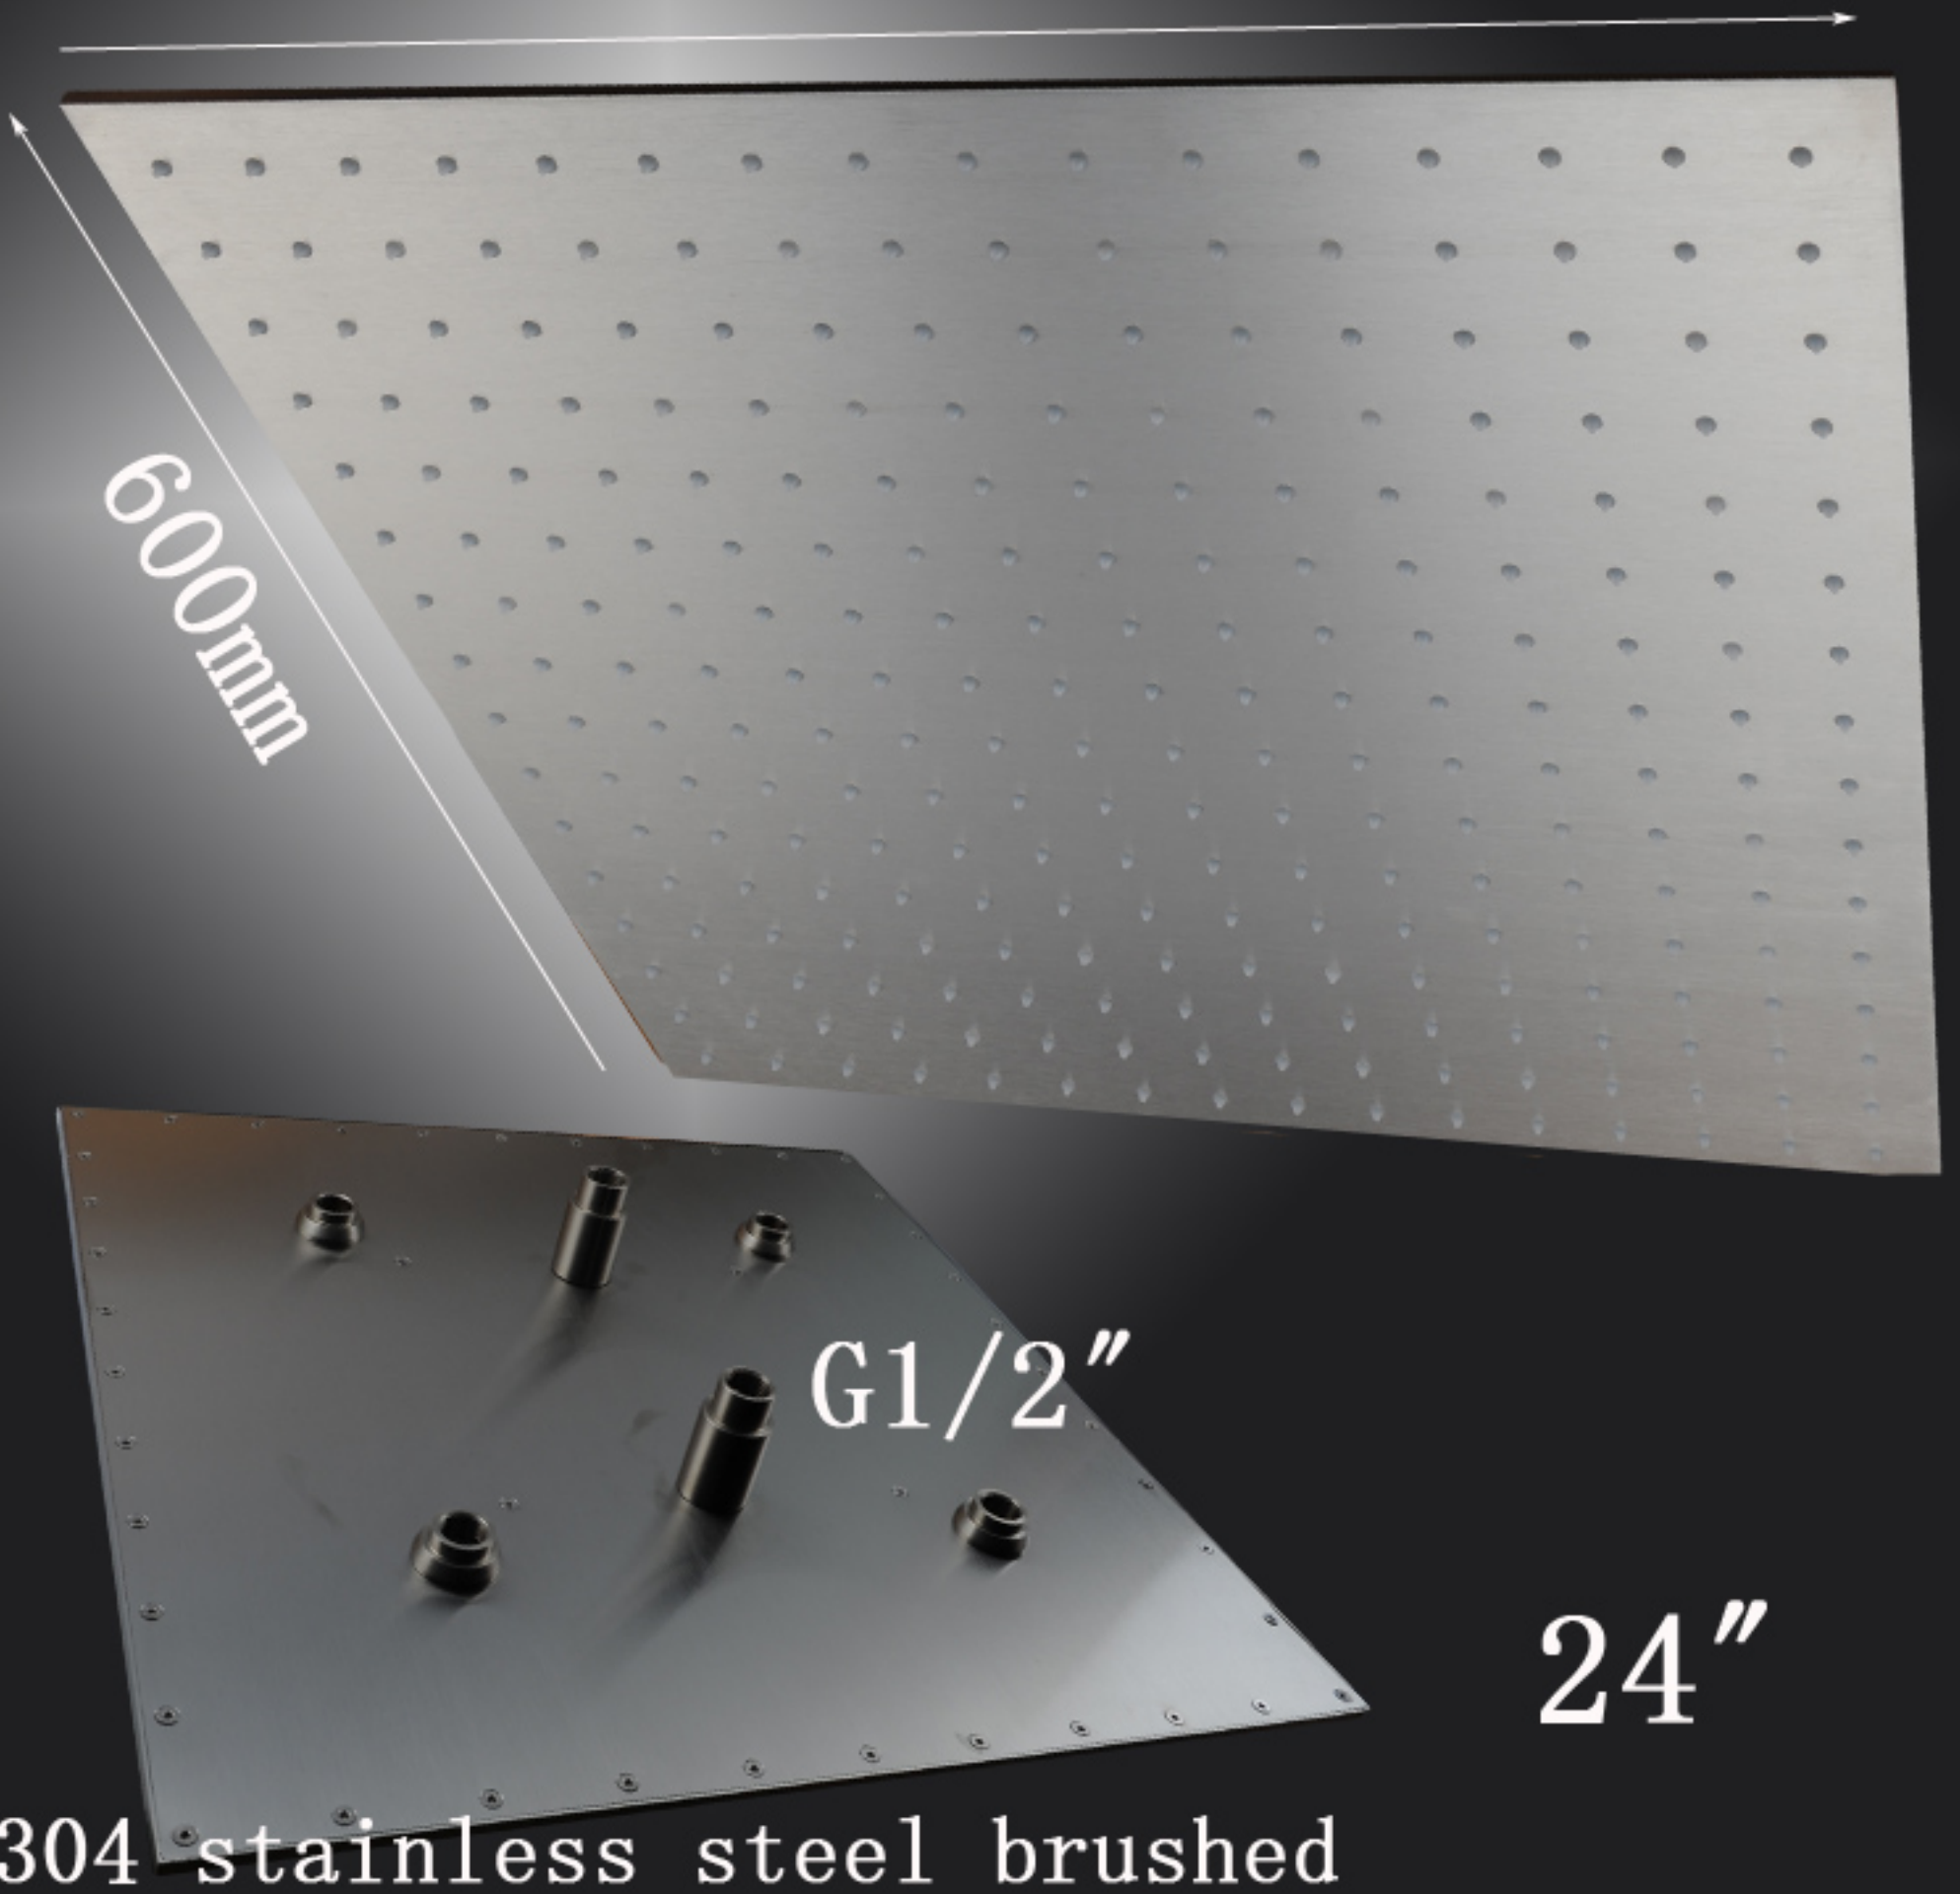

24 Inch

304 stainless steel brushed

600mm

600mm

G1/2"

24"

304 stainless steel brushed

Shower Arms can be adjusted from 15" to 28"

4 Adjustable Arms attached to Ceiling

2 inlets for water pipes

Please note that these are standard steps for 20" Shower Head which is the same as the any square or rectangular shower heads in terms of the steps, the only difference is the dimension of the shower head itself

step 5, drawing 4 position in ceiling wall,
4 parts of fixing bars screw in the ceiling wall

step 6, put shower head in
the fixing parts in wall

CASCADA SHOWERS

Sales: 1-800-766-7428

Technical Support: 1-718-532-4488