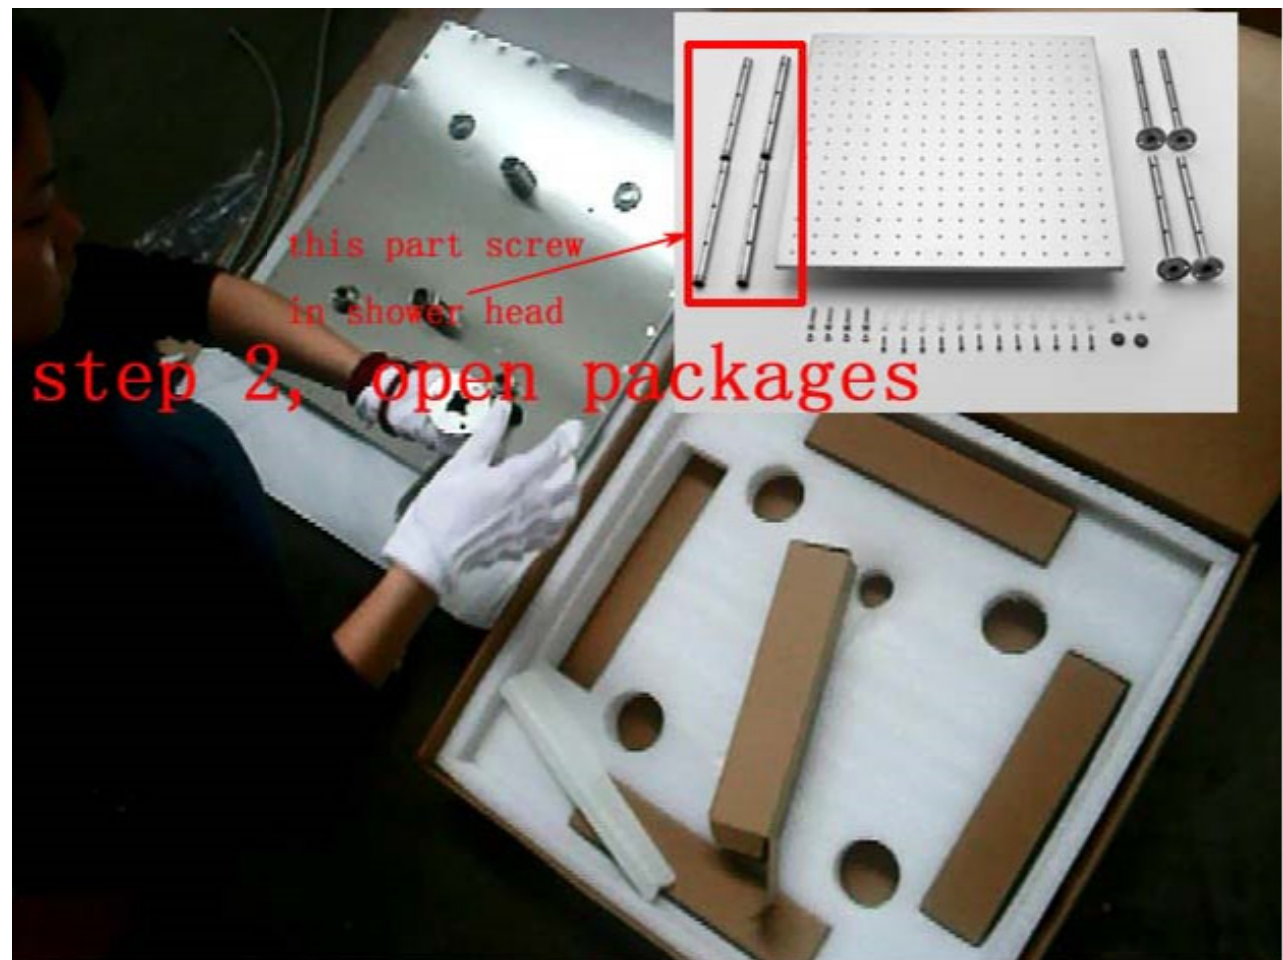

24 Inch

304 stainless steel brushed

600mm

600mm

G1/2"

24"

304 stainless steel brushed

Shower Arms can be adjusted from 15" to 28"

4 Adjustable Arms attached to Ceiling

2 inlets for water pipes

Please note that these are standard steps for 20" Shower Head which is the same as the any square or rectangular shower heads in terms of the steps, the only difference is the dimension of the shower head itself

step 5, drawing 4 position in ceiling wall,
4 parts of fixing bars screw in the ceiling wall

step 6, put shower head in
the fixing parts in wall

CASCADA SHOWERS

Sales: 1-800-766-7428

Technical Support: 1-718-532-4488