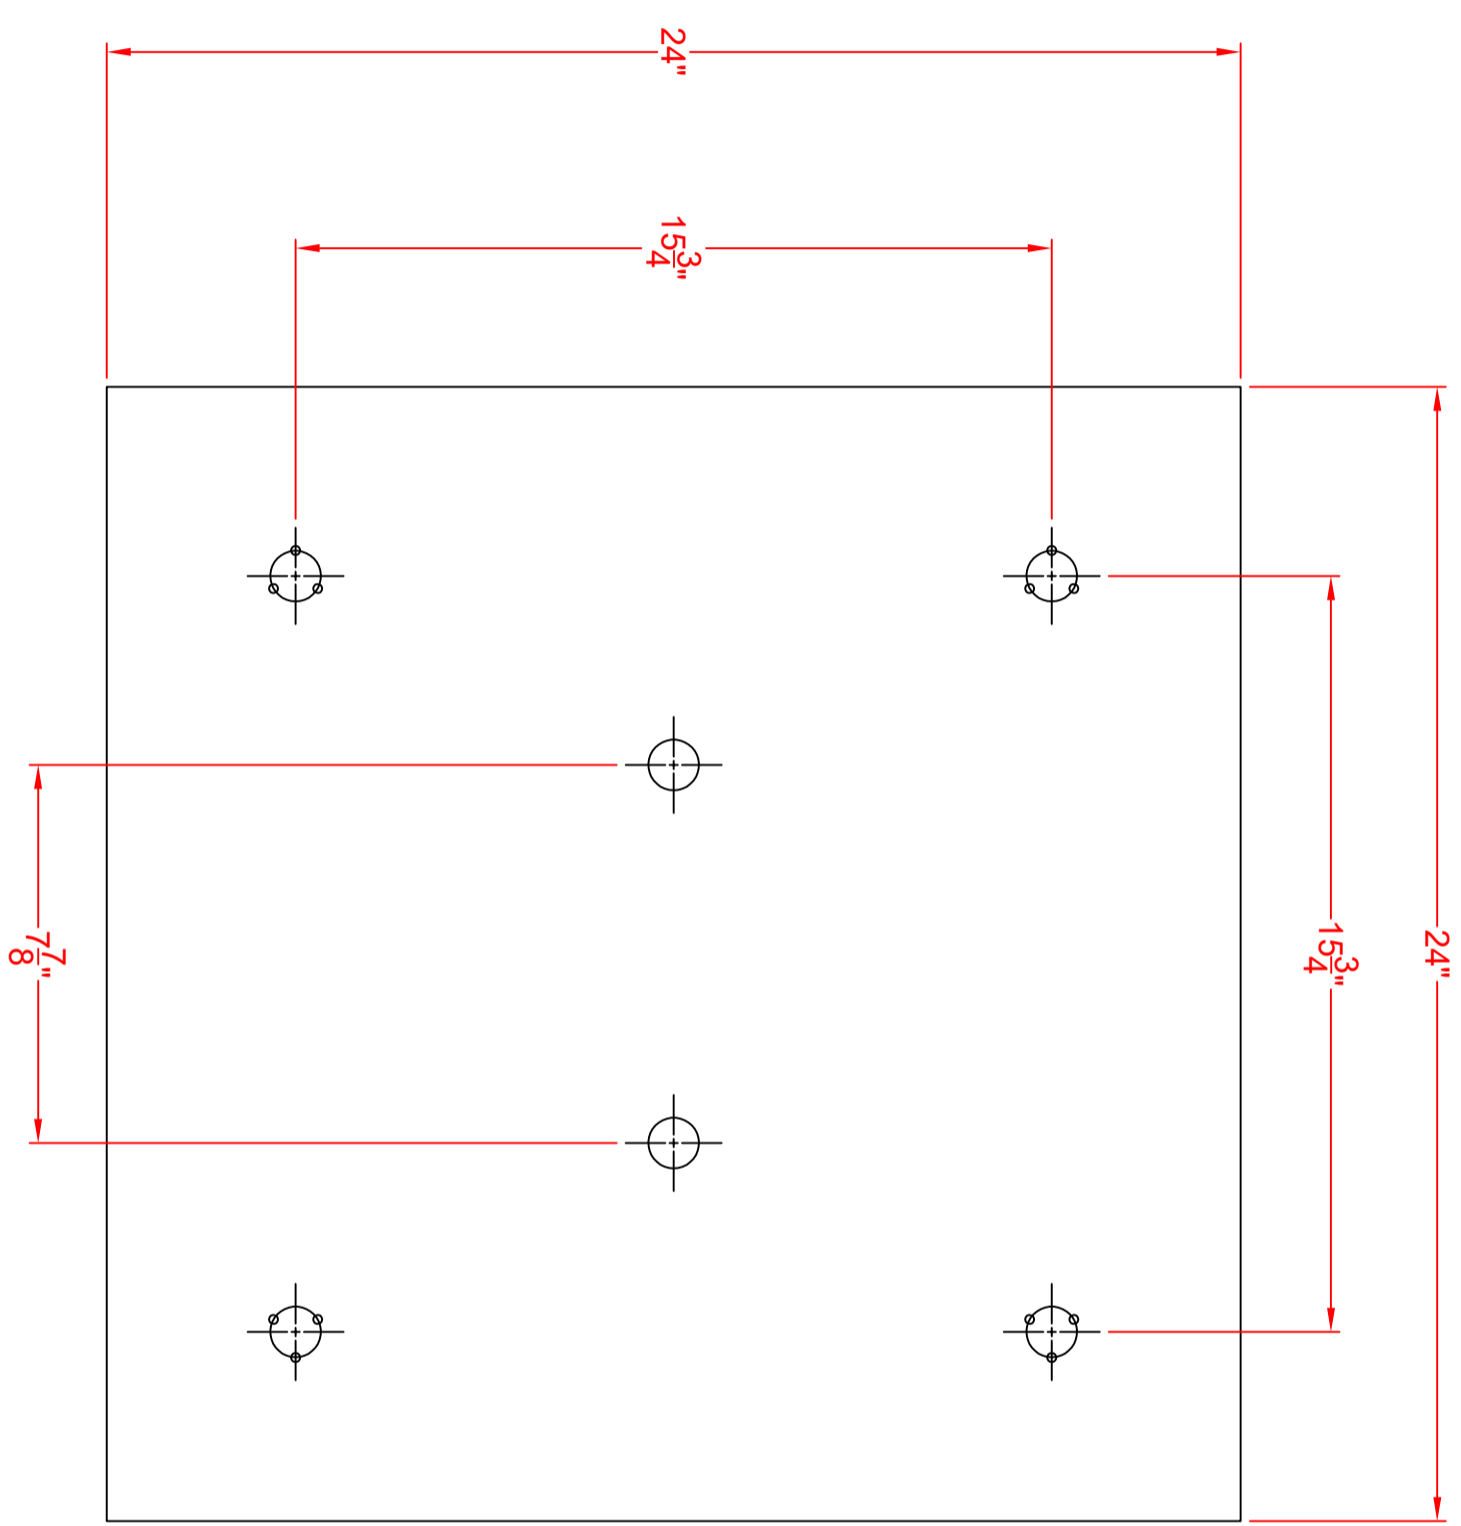

24 Inch

304 stainless steel brushed

600mm

600mm

G1/2"

24"

304 stainless steel brushed

Shower Arms can be adjusted from 15" to 28"

4 Adjustable Arms attached to Ceiling

2 inlets for water pipes

Please note that these are standard steps for 20" Shower Head which is the same as the any square or rectangular shower heads in terms of the steps, the only difference is the dimension of the shower head itself

step 5, drawing 4 position in ceiling wall,
4 parts of fixing bars screw in the ceiling wall

step 6, put shower head in
the fixing parts in wall

CASCADA SHOWERS

Sales: 1-800-766-7428

Technical Support: 1-718-532-4488