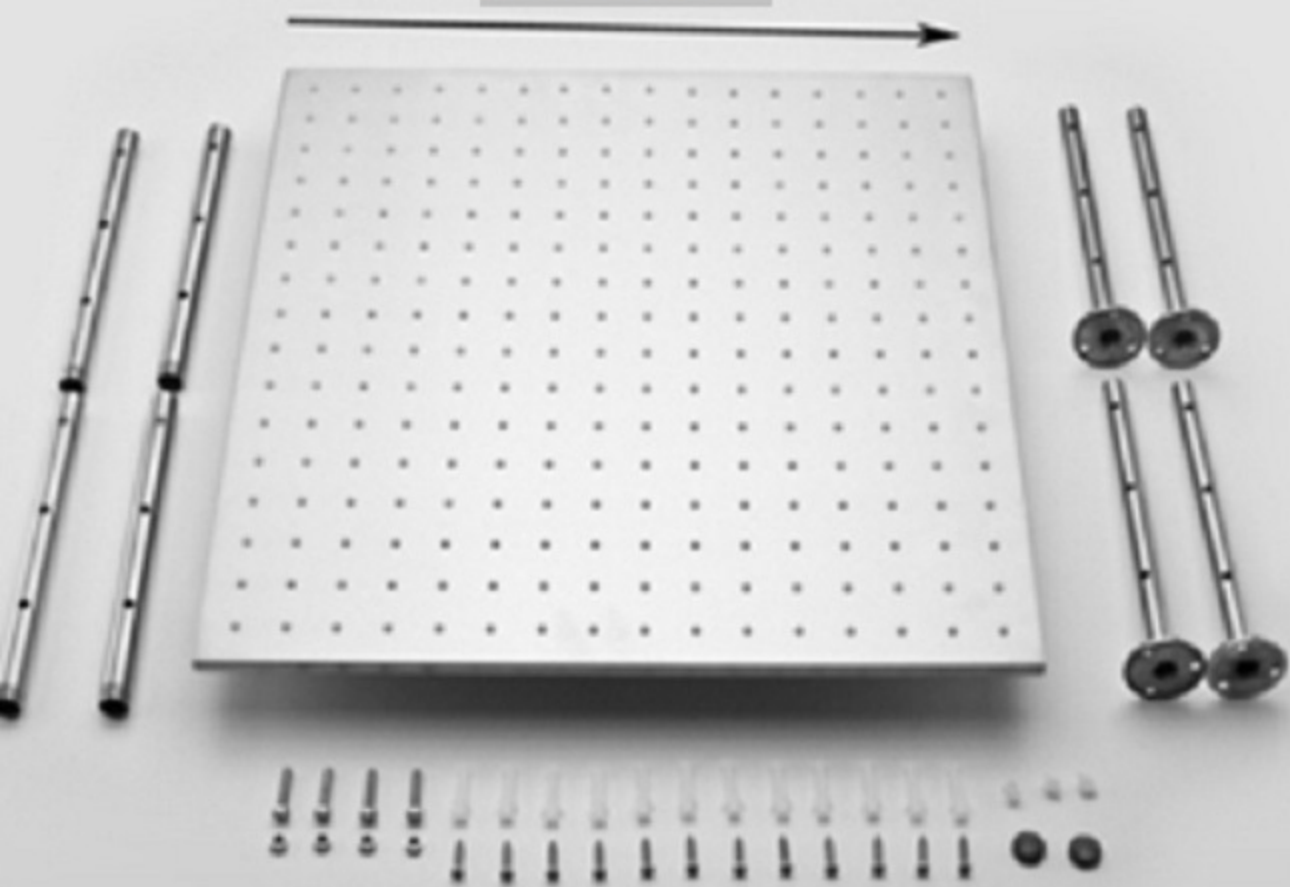

24 Inch

304 stainless steel brushed

600mm

600mm

G1/2"

24"

304 stainless steel brushed

Shower Arms can be adjusted from 15" to 28"

4 Adjustable Arms attached to Ceiling

2 inlets for water pipes

Please note that these are standard steps for 20" Shower Head which is the same as the any square or rectangular shower heads in terms of the steps, the only difference is the dimension of the shower head itself

step 5, drawing 4 position in ceiling wall,
4 parts of fixing bars screw in the ceiling wall

step 6, put shower head in
the fixing parts in wall

CASCADA SHOWERS

Sales: 1-800-766-7428

Technical Support: 1-718-532-4488