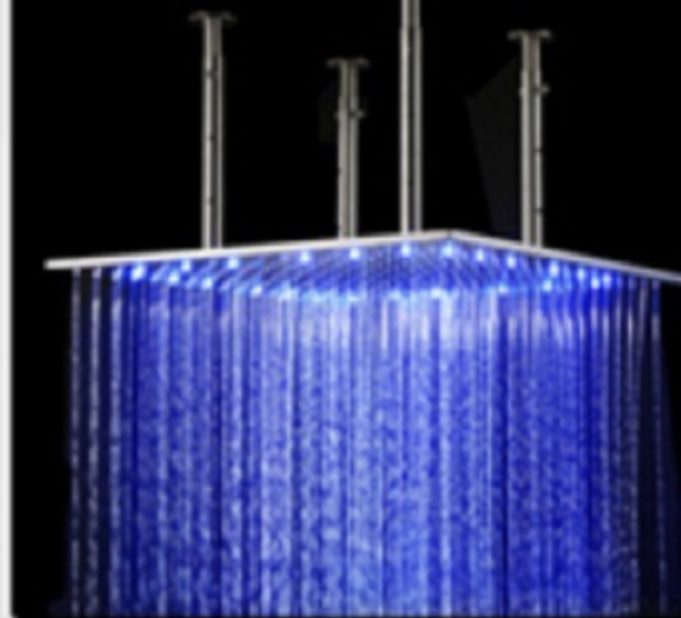

24 Inch

304 stainless steel brushed

600mm

600mm

G1/2"

24"

304 stainless steel brushed

Shower Arms can be adjusted from 15" to 28"

4 Adjustable Arms attached to Ceiling

2 inlets for water pipes

Please note that these are standard steps for 20" Shower Head which is the same as the any square or rectangular shower heads in terms of the steps, the only difference is the dimension of the shower head itself