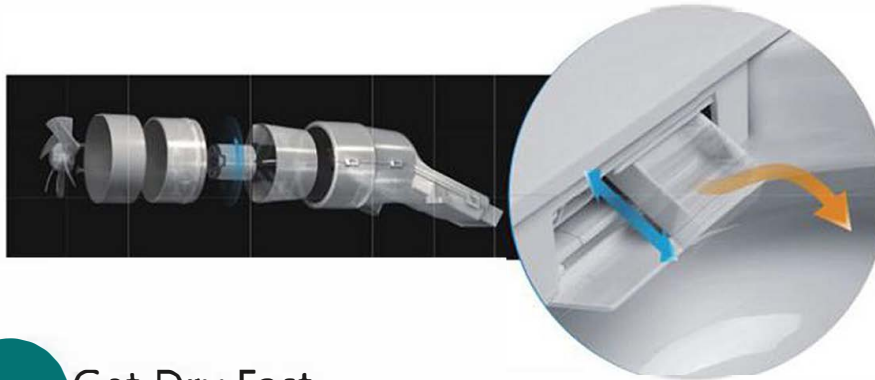

Get Dry Fast

Imported Big Volume Dryer Motor:
Not only speed-up, but also can adjust temper

The Hidden Air Outlet Design:
Clean and artistic.

Denoise Deeply, Cleaning in Quiet

Double Valve Drainage Control:
Minimize flushing noise

Tankless Design:
Compact and fashion.

Auto Adjust Water Pressure:
To ensure good scouring effect when water pressure changed.