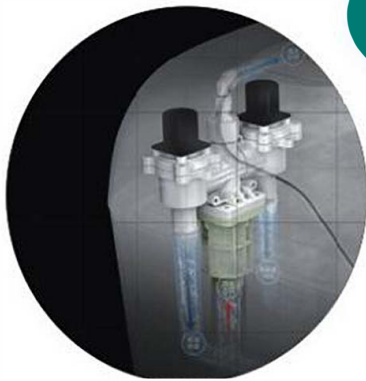

Product display

Brand:Cascada Showers
 Product:Smart Bidet Seat
 Color:Ceramic White /
 Gold Strip

Dimension: 20" x 15" x 5 5/8"
 Water pressure: 0.1Mpa(Static)-0.75Mpa(Dynamic)
 Nominal voltage: AC220/110V 50/60HZ

Comfortable flushing

Large impulses and large currents

Information: All water systems are equipped with a pressure-reducing valve (PRV) to ensure a constant water pressure of 1 bar. The PRV is located in the water supply line of the toilet. The PRV is not a standard feature of the toilet. The PRV is not a standard feature of the toilet. The PRV is not a standard feature of the toilet.

Get Dry Fast

Imported Big Volume Dryer Motor:
Not only speed-up, but also can adjust temper

The Hidden Air Outlet Design:
Clean and artistic.

Denoise Deeply, Cleaning in Quiet

Double Valve Drainage Control:
Minimize flushing noise

Tankless Design:
Compact and fashion.

Auto Adjust Water Pressure:
To ensure good scouring effect when water pressure changed.