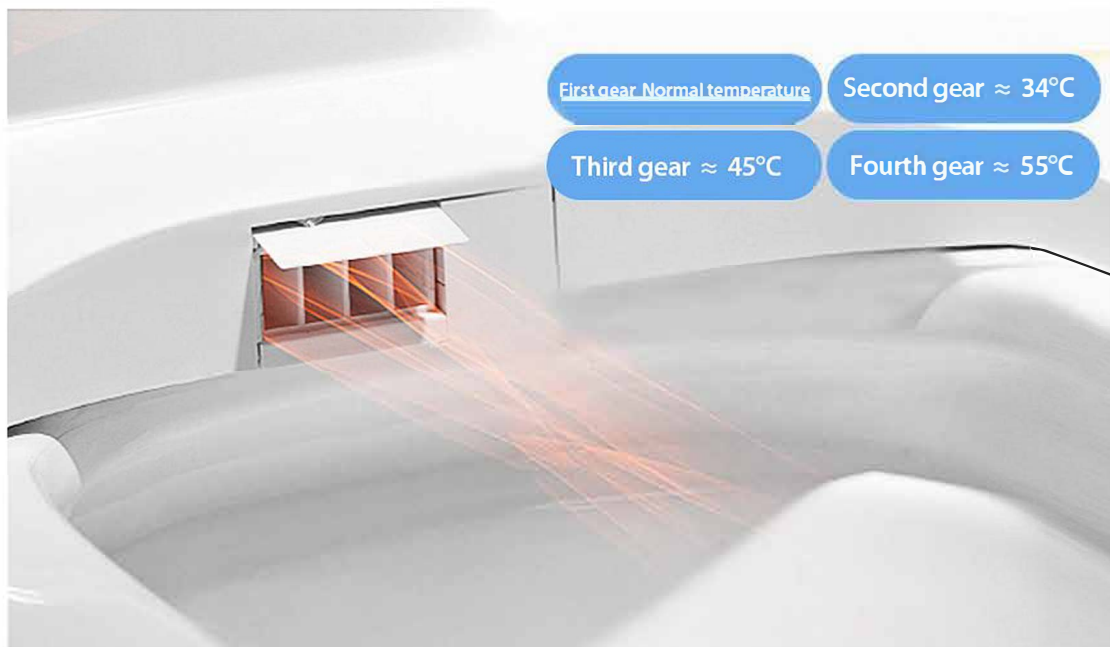

Product display

Brand:Cascada Showers
 Product:Smart Bidet Seat
 Color:Ceramic White /
 Gold Strip

Dimension: 20" x 15" x 5 5/8"
 Water pressure: 0.1Mpa(Static)-0.75Mpa(Dynamic)
 Nominal voltage: AC220/110V 50/60HZ

ANTIBACTERIAL NOZZLE

CORE FUNCTIONS

Antibacterial and heating seat

ABS antibacterial material
Seat temperature 4 adjustable

Warm air drying

4 gears drying temperature adjustable

Designed according to human mechanics

Comfortable flushing

Large impulses and large currents

Information: All water systems are equipped with a pressure-reducing valve (PRV) to ensure a constant water pressure of 1 bar. The PRV is located in the water supply line of the toilet. The PRV is not a standard feature of the toilet. The PRV is not a standard feature of the toilet. The PRV is not a standard feature of the toilet.

FLOW

Water flow

HIGH QUALITY ASSURANCE

TEMPERATURE

Temperature

HIGH QUALITY ASSURANCE

WATER TEMPERATURE 4 GEARS ADJUSTABLE

Instant hot / Precise water temperature