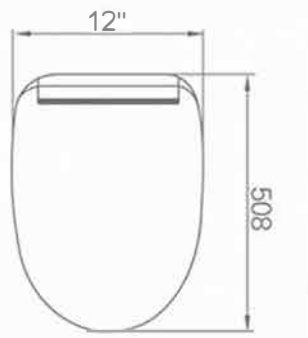

DUAL NOZZLE

- "WASH" IS MORE HYGIENE AND HEALTHY THAN "WIPE"
- SEPRATED DUAL NOZZLE FOR WOMEN AND MEN WASH

MODEL CSTB328G DIMENSION